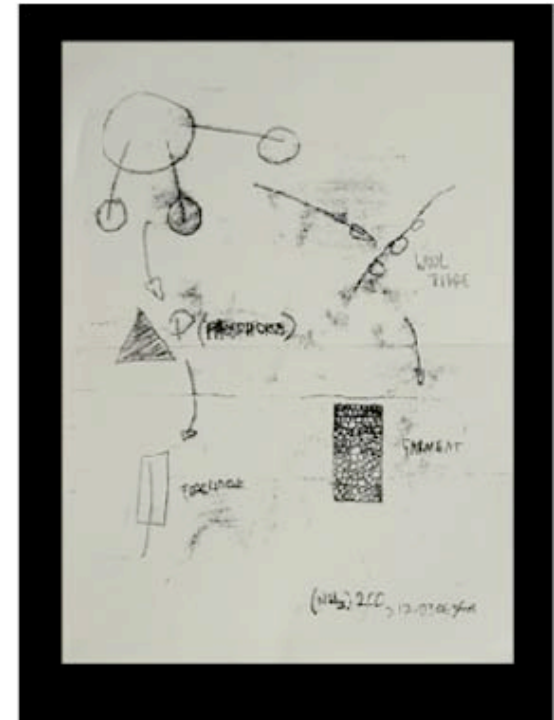

TAKING THE PISS : POTLATCH (2008 - 09)

INSTALLATION 51a LIME STREET NEWCASTLE UK
TAKING THE PISS : POTLATCH
urine, glass 3 gallon demijohn, labeled sample pot
(November 2008)

SEMINAR ONE
TAKING THE PISS : POTLATCH
MDF blackboard, chalk
(November 2008)

SEMINAR TWO
TAKING THE PISS : POTLATCH
MDF blackboard, chalk
(January 2009)

MAPPED EQUATIONS : CONTRACTS FOR SEMINARS THREE AND FOUR

TAKING THE PISS : POTLATCH

Monoprints, Contract on reverse

(May 2009)
